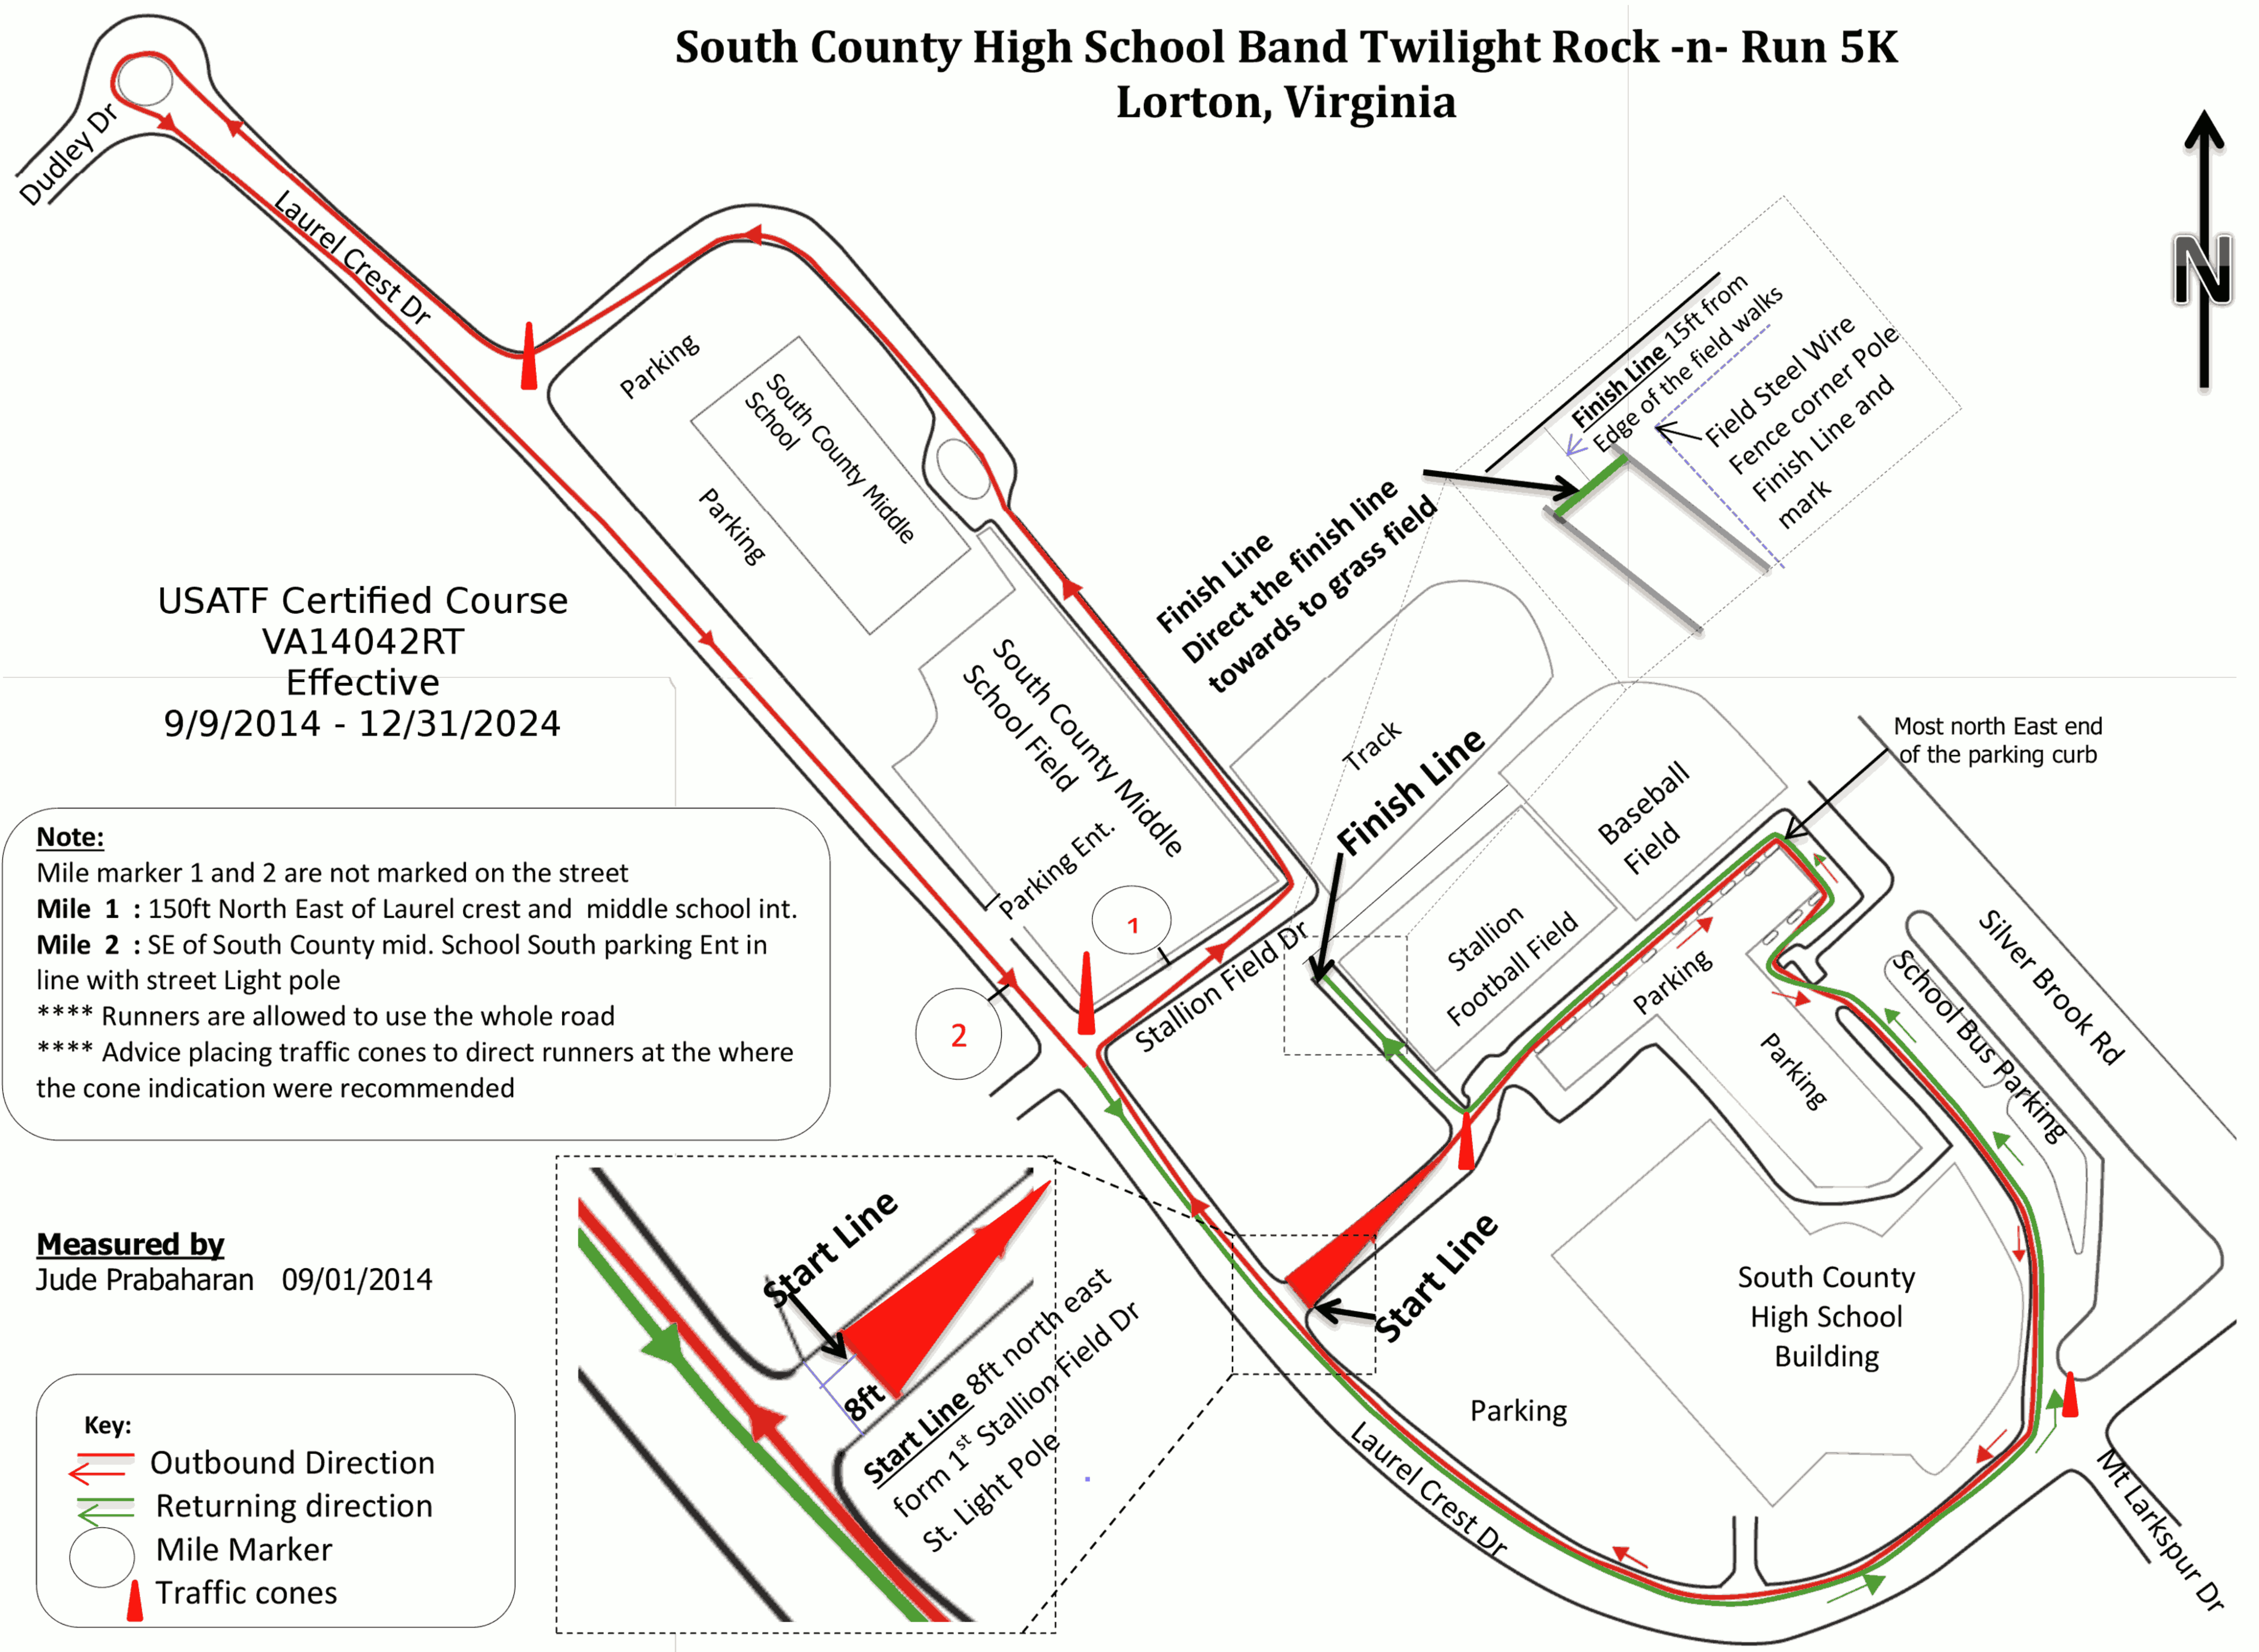

South County High School Band Twilight Rock -n- Run 5K Lorton, Virginia

USATF Certified Course
VA14042RT
Effective
9/9/2014 - 12/31/2024

Note:
Mile marker 1 and 2 are not marked on the street
Mile 1 : 150ft North East of Laurel crest and middle school int.
Mile 2 : SE of South County mid. School South parking Ent in line with street Light pole
**** Runners are allowed to use the whole road
**** Advice placing traffic cones to direct runners at the where the cone indication were recommended

Measured by
Jude Prabakaran 09/01/2014

Key:

- Outbound Direction
- Returning direction
- Mile Marker
- Traffic cones